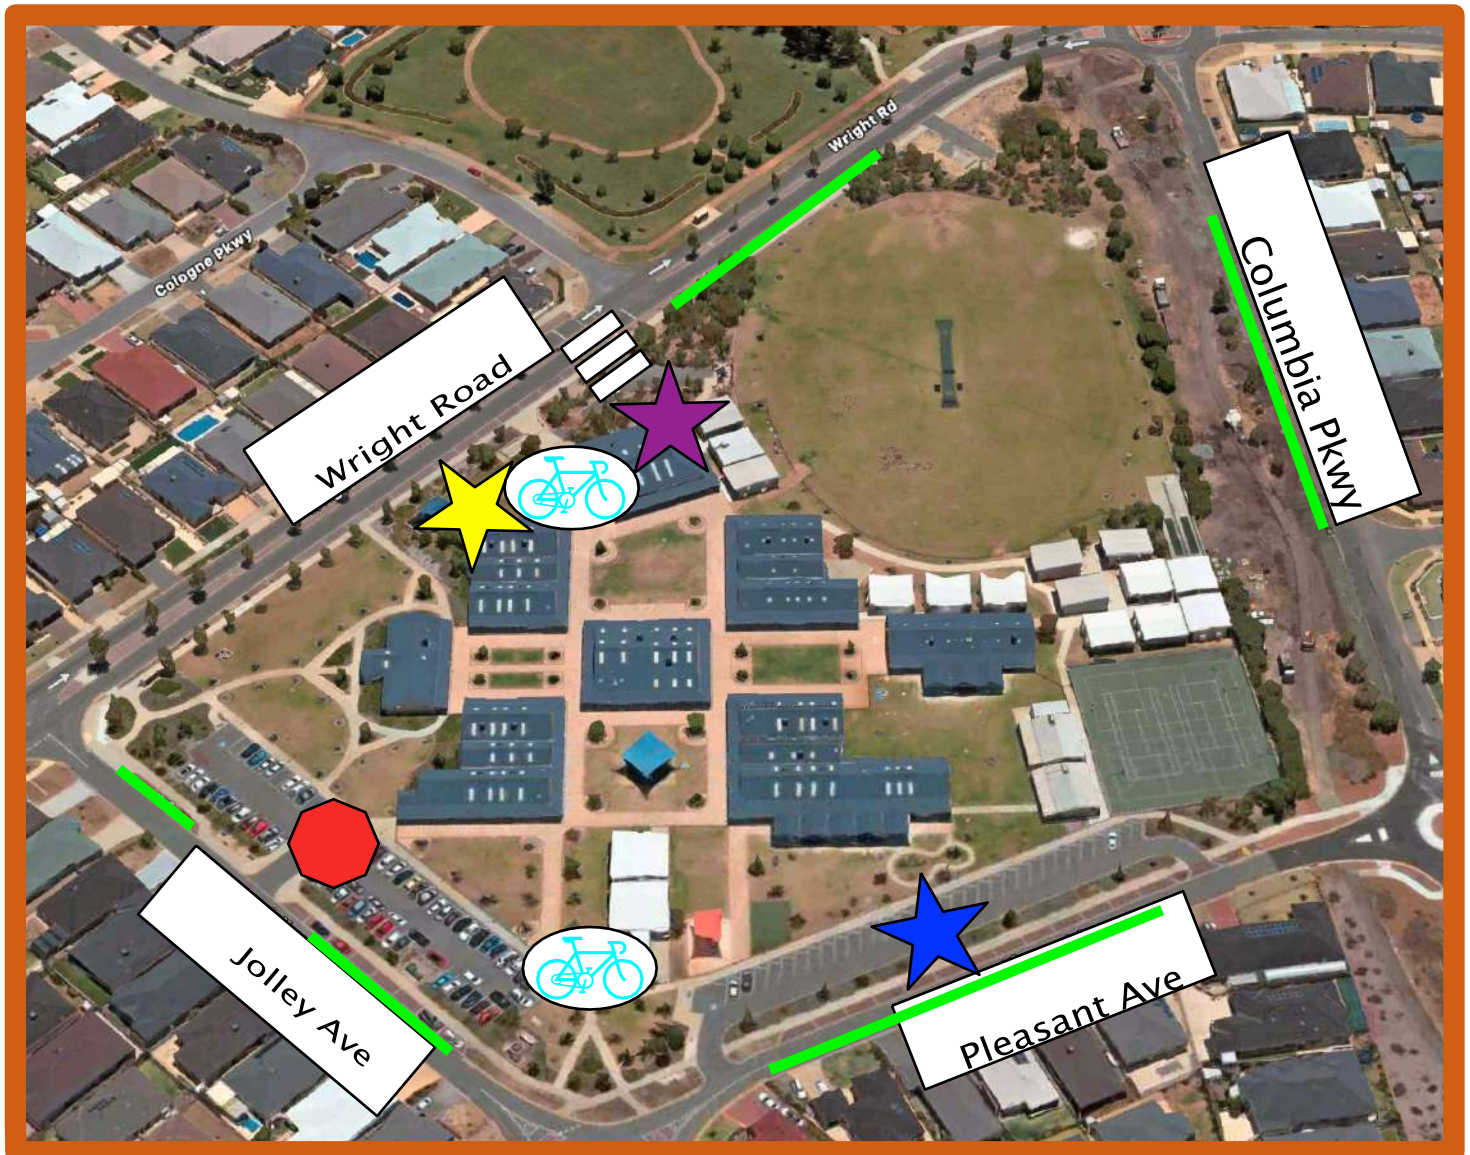

Getting your child to and from Piara Waters Primary School

We want every child to arrive at school and leave safely. We appreciate that we are a large school and there is a lot of traffic at drop off and pick up times. The Early Childhood carpark and the Kiss & Drive are the most effective ways to collect your child after school. If everyone follows the processes for these two areas, then our students are safe and the areas will flow smoothly.

Map Legend:

-  Kiss & Drive shelter and pick up zone
-  Early Childhood carpark
-  Wright Road carpark
-  Crosswalk
-  Staff parking only
-  Bike/Scooter racks
-  Available parking for parents & visitors

Kiss & Drive (Wright Road)

1. Enter Kiss and Drive at the first marked 'Kiss & Drive' bay, which is after the crosswalk on Wright Road. Pull up into available bays marked 'Kiss & Drive'. Please remain in your vehicle. If all Kiss & Drive bays are full, please do not stop. You will need to do another lap around the block and re-enter the Kiss & Drive zone.

5. The Kiss & Drive zone is supervised by a member of staff from 2:30pm – 2:45pm.

Early Childhood Carpark (Pleasant Ave)

1. Enter the Early Childhood carpark on Pleasant Ave. For the safety of our students, please park in the available bays only.